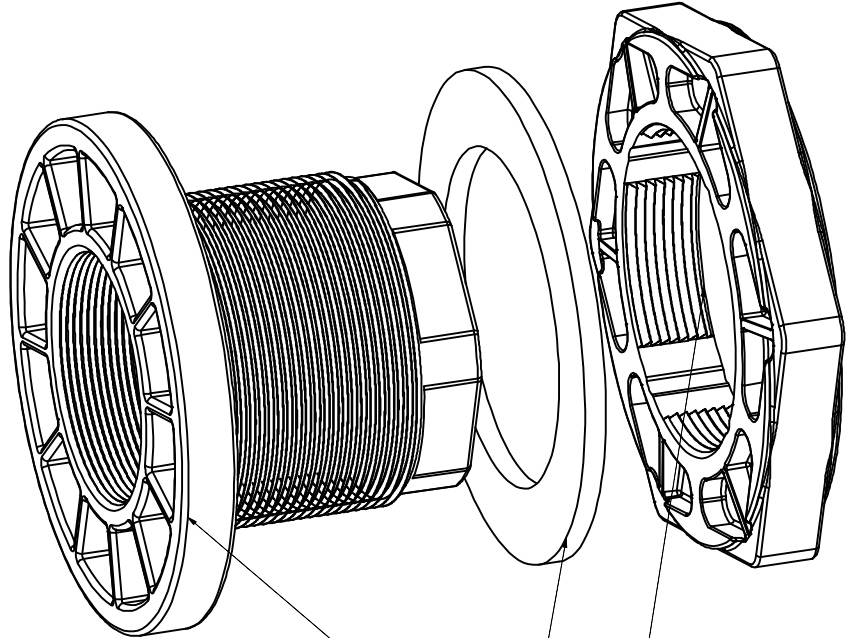

Parts List			
ITEM	QTY	PART NUMBER	DESCRIPTION
1	1	TF401	4" TANK FLANGE BODY
2	1	TF403	4" TANK FLANGE NUT
3	1	TF400G	4" TANK FLANGE GASKET
4	1	VL1004	EPDM DECAL (N/S)

1 3 2

THIS DRAWING AND ALL INFORMATION CONTAINED THEREON ARE THE EXCLUSIVE PROPERTY OF BANJO CORPORATION.
UNLESS SPECIFICALLY NOTED, THIS DRAWING AND ITEMS SHOWN ON THIS DRAWING ARE SUBJECT TO CHANGE AT ANY TIME.

BANJO CORPORATION
 150 BANJO DRIVE, CRAWFORDSVILLE, IN 47933
 WEB SITE: WWW.BANJOCORP.COM
 E-MAIL: SALES1@BANJOCORP.COM

DESCRIPTION: 4" TANK FLANGE
 PART NUMBER: TF400